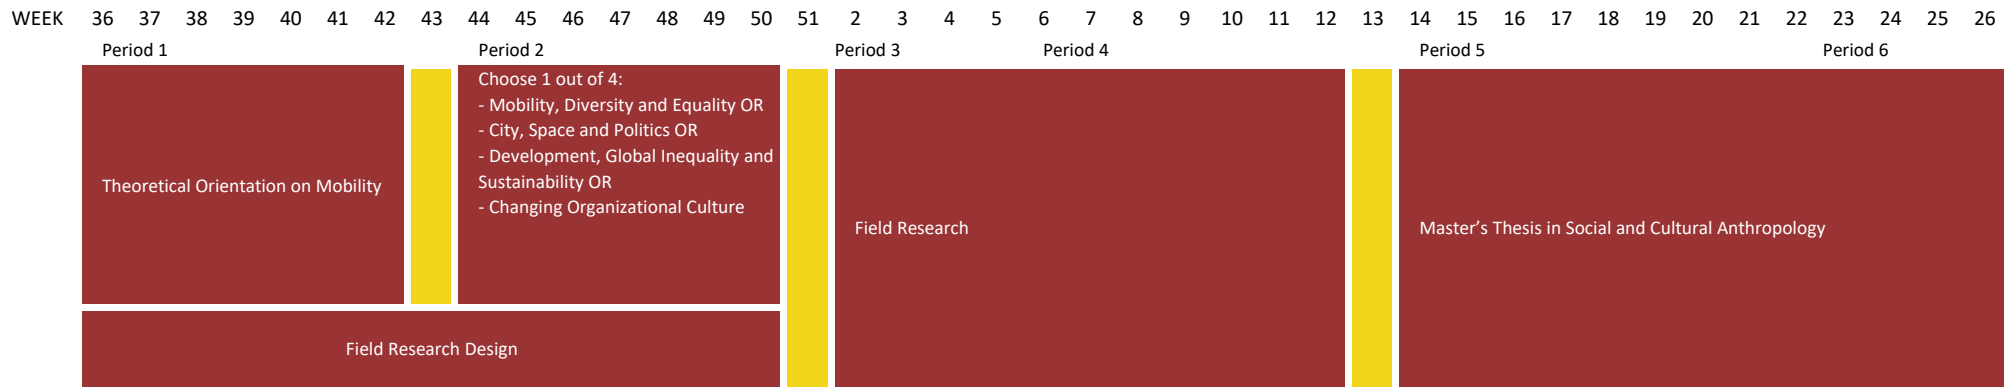

# PROGRAMME MASTER SCA 2019 - 2020

COURSE

ELECTIVE

EXAM WEEK