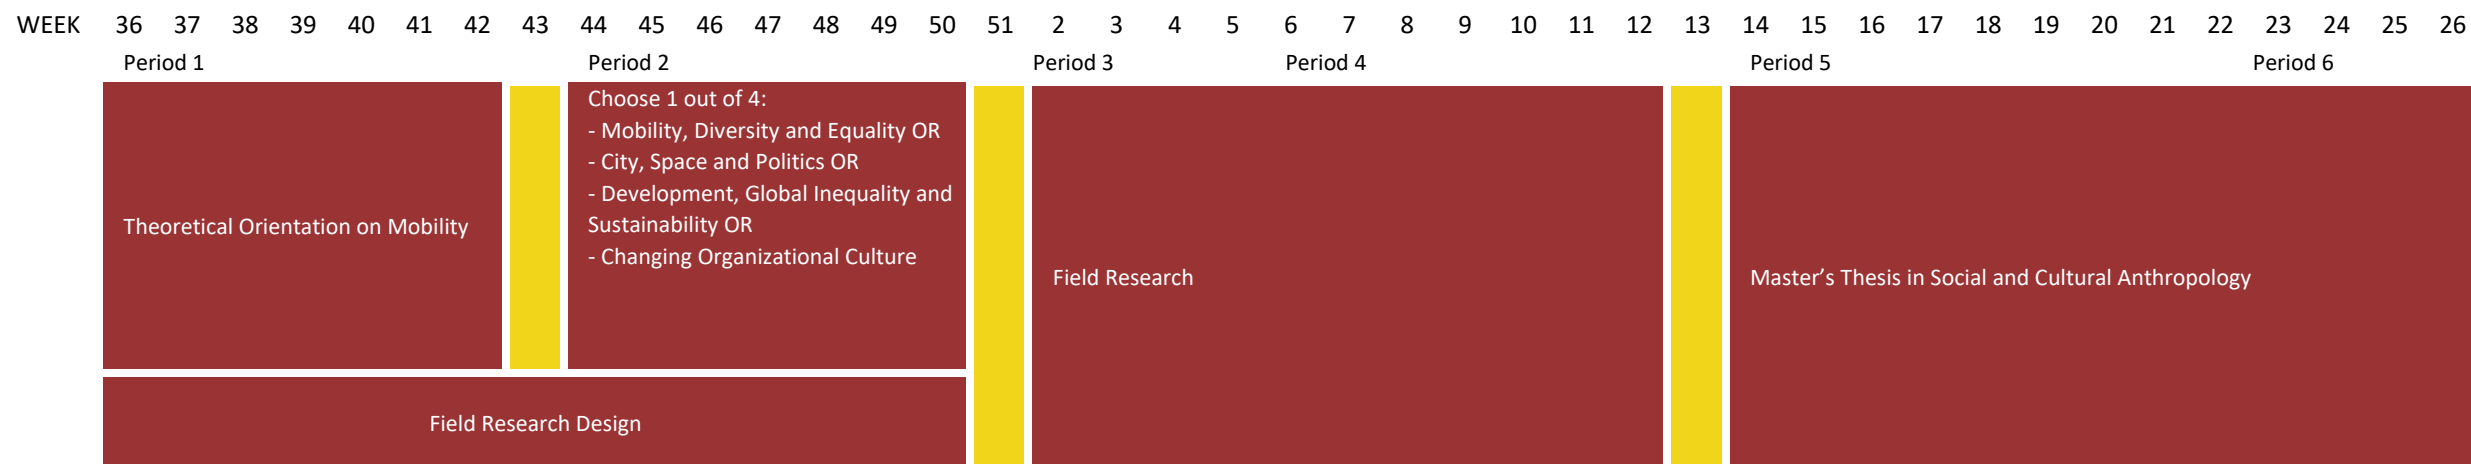

PROGRAMME MASTER SCA 2019 - 2020

COURSE
 ELECTIVE
 EXAM WEEK